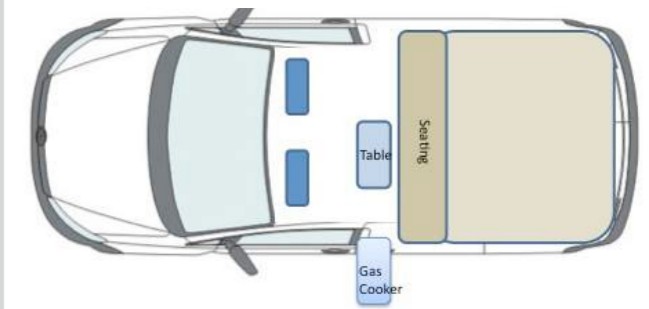

Spaceships New Zealand

Available for pick up and drop off in Auckland and Christchurch

Beta 2S Newest model +40% more space

- Seats - Sleeps
- Fridge, DVD player
- Sleep inside or with awning on

Beta 2 Newer model vs the Rocket

- Seats - Sleeps
- Fridge, DVD player
- Sleep inside or with awning on

Rocket 2 The original Spaceship

- Seats - Sleeps
- Sleep inside or with awning on

Pre arrival and on road support

You get two 250 page PDF versions of the highly rated NZ Frenzy guide books for FREE! We email you these after booking.

Download our FREE Spaceships Travel App for all the camp grounds and NZ Frenzy content at your finger tips as you travel.

Spaceships award winning custom-design

Beta 2

Day Time Setup

Night Time Setup

Storage Setup

Beta 2S

Day Time Setup

Night Time Setup

Storage Setup

Contact us

Email us - info@spaceshipsrentals.co.nz
Call us locally for free on 0800 772 237
International calls on +64 9 526 2130

The Rocket 2 is the same layout as the Beta 2 but does not have a DVD player, fridge and side awning.

Advantages

- Large lockable storage space
- FREE pick up and drop off 24/7
- Self charging dual battery system
- Lower fuel costs vs bigger vehicles
- SAVE money on the ferry crossings
- 30% more space with our rear awning

Special Deals

- Long hire discount
- Relocation specials
- Book early and save
- Multi country discount
- Jump online for our current deals.

No Extra Fees

- No local tax
- 24 hr roadside care
- No extra driver fees
- No one way hire fees
- Unlimited kilometers
- Bedding + Cooking gear