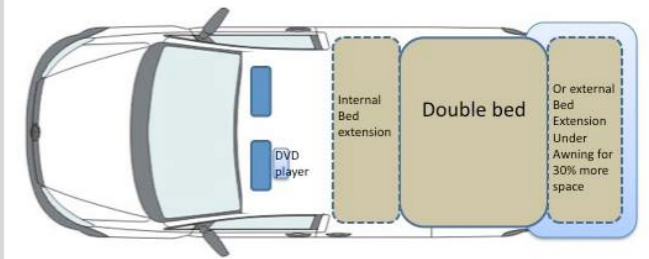

Night Time Setup