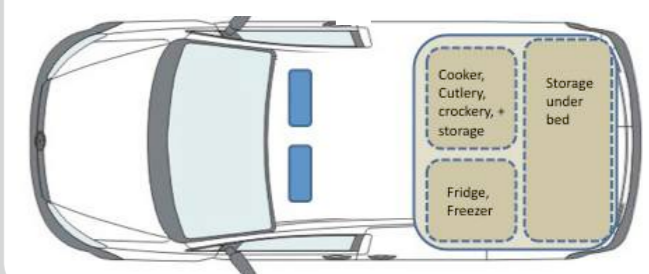

Beta 2S

Day Time Setup

Night Time Setup

Storage Setup

Contact us

Email us - info@spaceshipsrentals.co.nz
Call us locally for free on 0800 772 237
International calls on +64 9 526 2130

The Rocket 2 is the same layout as the Beta 2 but does not have a DVD player, fridge and side awning.