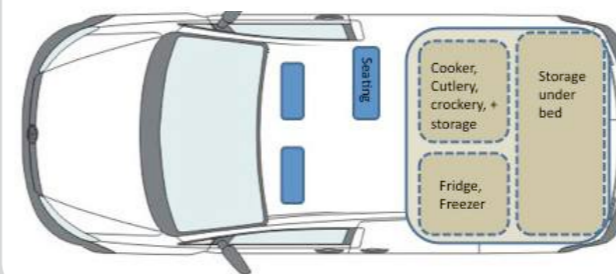

Download our FREE Spaceships Travel App for all the camp grounds and NZ Frenzy content at your finger tips as you travel.

Spaceships award winning custom-design

Beta 2

Day Time Setup

Night Time Setup

Storage Setup