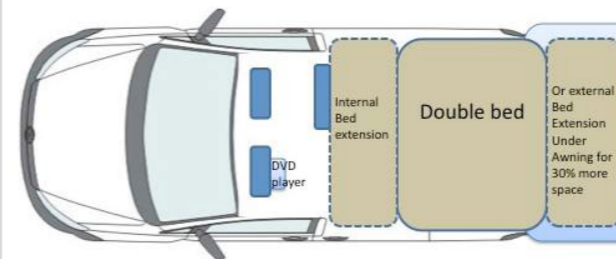

Download our FREE Spaceships Travel App for all the camp grounds and NZ Frenzy content at your finger tips as you travel.

Spaceships award winning custom-design

Beta 2

Day Time Setup

Night Time Setup

Storage Setup