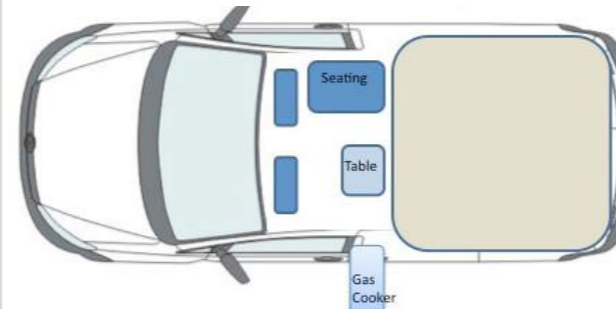

Download our FREE Spaceships Travel App for all the camp grounds and NZ Frenzy content at your finger tips as you travel.

Spaceships award winning custom-design

Beta 2

Day Time Setup

Night Time Setup

Storage Setup