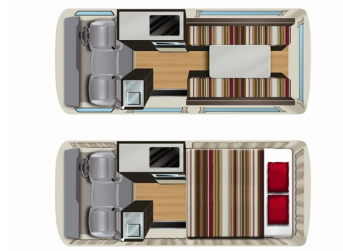

Hitop Camper

The popular Hitop Camper is a dream to drive, powered by a 2.4L unleaded petrol engine. This modern vehicle suits couples.

VEHICLE SPECIFICATIONS

Make/Model	Toyota HiAce
Power Supply	12/240 Volt
Transmission	Manual
Fuel Capacity	70 Litres
Fuel Consumption (approx)	12 Litres per 100km
Power Steering	Yes
Dual Battery	Yes
Fuel/Engine Size/ Power	Petrol 2.7L/111KW

STANDARD EXTERNAL FEATURES

Awning	No
--------	----

Note: Features, specifications and weights are subject to change without notice.

Overall Width	1.70m
Overall Height	2.70m
Interior Height	2.0m
Overall Length	4.9m
Interior Height	1.95m

NUMBER OF BEDS

Bedding for	2 Adults
Double Bed	1.90 x 1.60m

KITCHEN KIT (PER VEHICLE)

Cooking Utensils	Yes
Crockery & Cutlery	Yes
Tea Towels	Yes

PERSONAL KIT (PER PERSON, NOT INCLUDED IN RELOCATIONS)

Bed Sheet	Bed Sheets
Pillow	1x Pillow
Bath Towel	1x Bath Towel
Doona	1x Doona
Pillow Case	1x Pillow Case